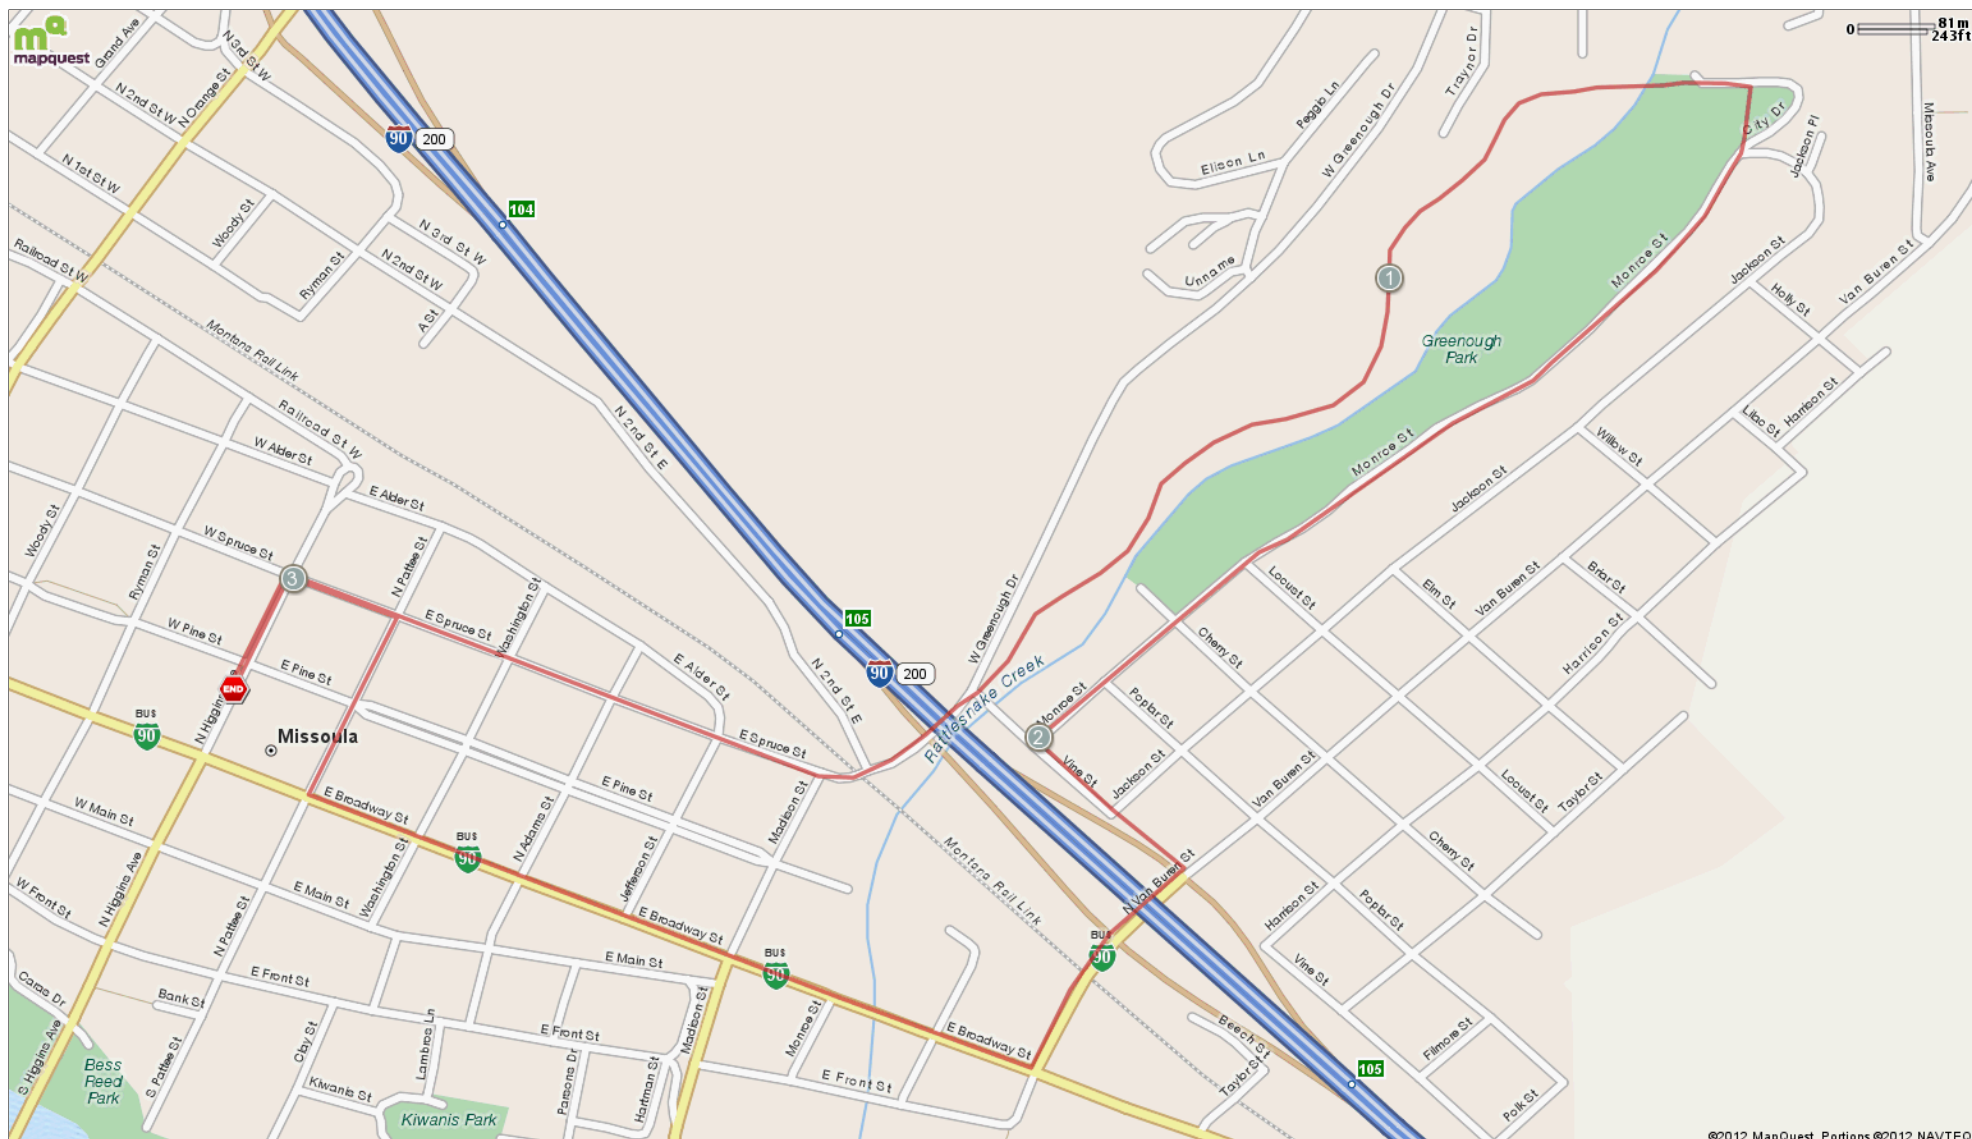

2012 Galloway 3mi

Starts In Missoula,

3.13 miles

Elevation
3,291ft Max **3,192ft** Min **+85ft** Ascent **-85ft** Descent **< 3 %** Max Climb

©2012 MapQuest. Portions ©2012 NAVTEQ

Description