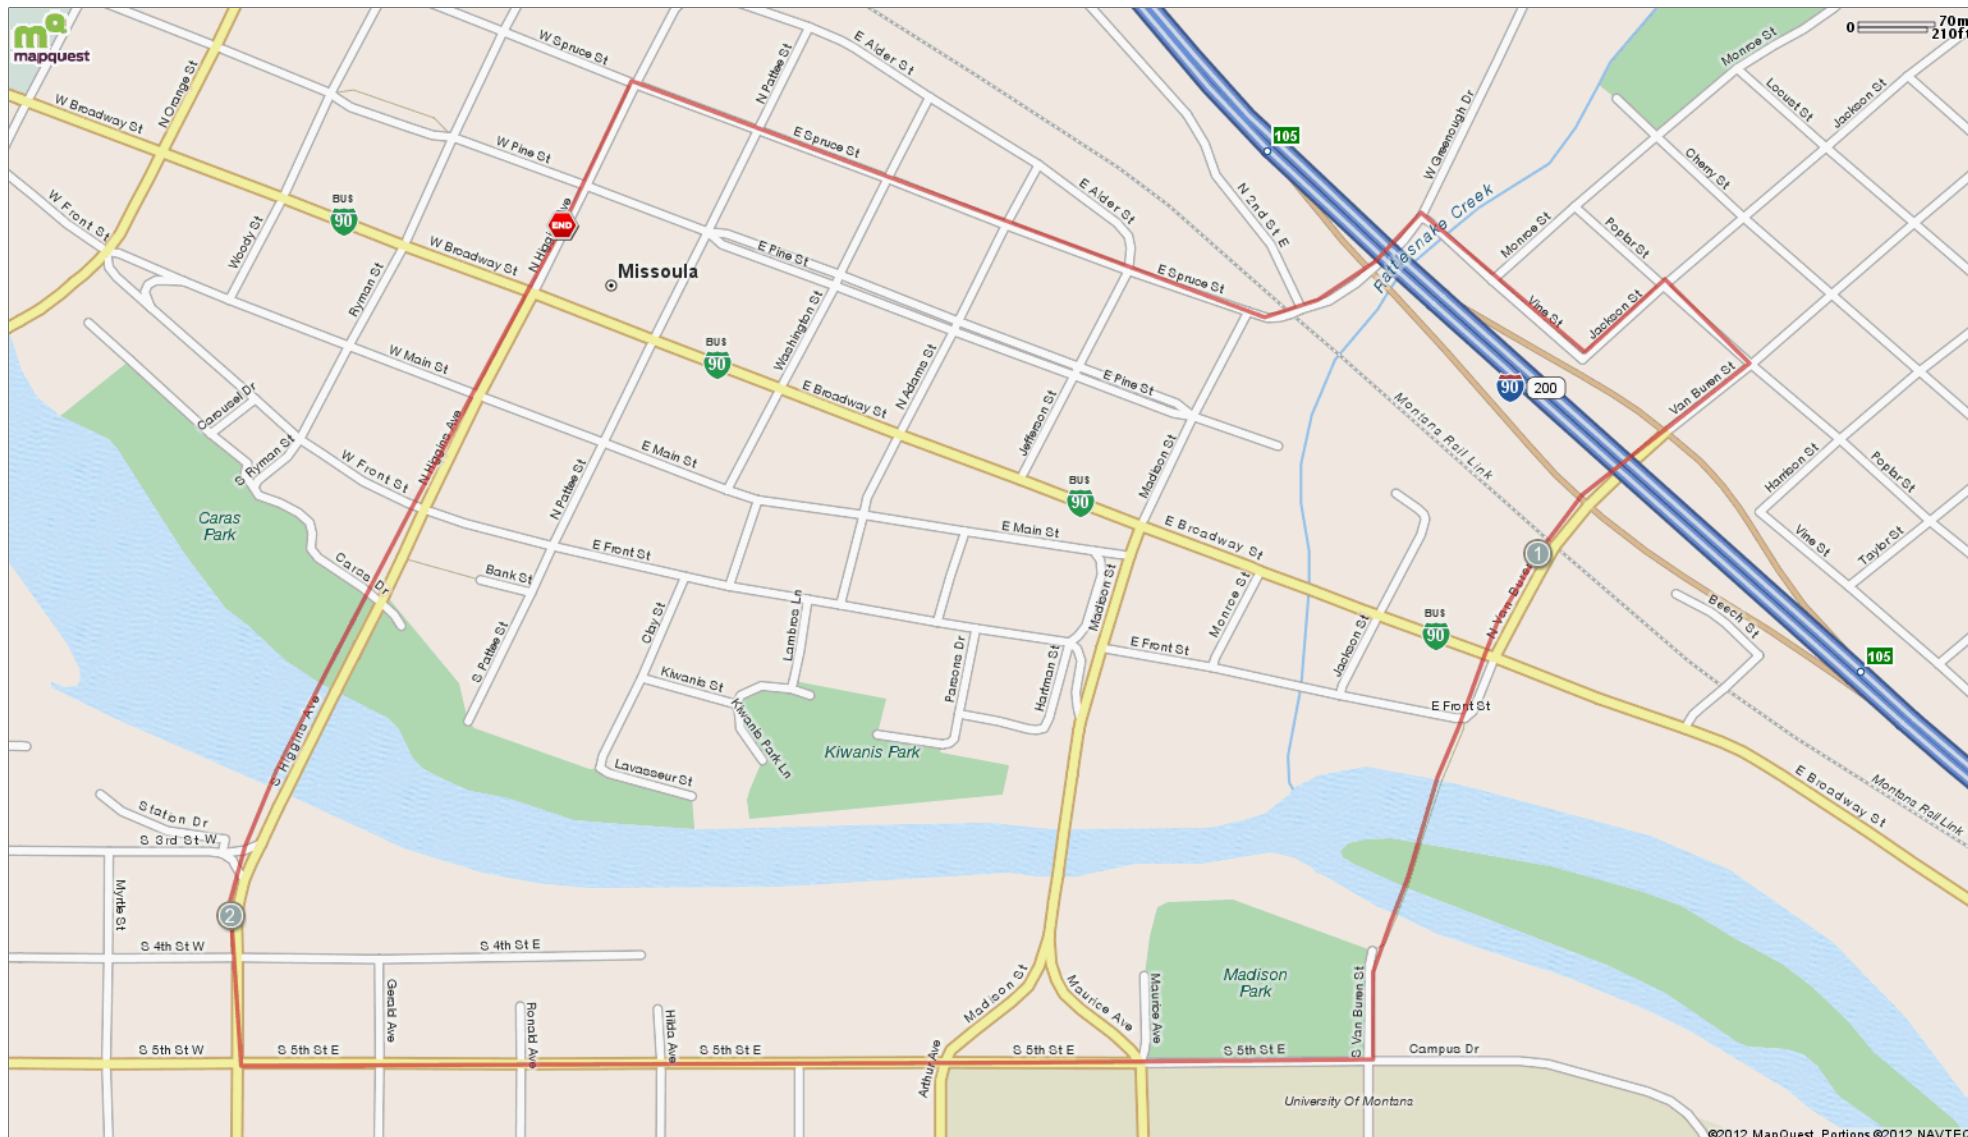

2012 Galloway 2.5mi

Starts In Missoula,

2.56 miles

Elevation
3,232ft Max **3,166ft** Min **+66ft** Ascent **-66ft** Descent **< 3 %** Max Climb

Description