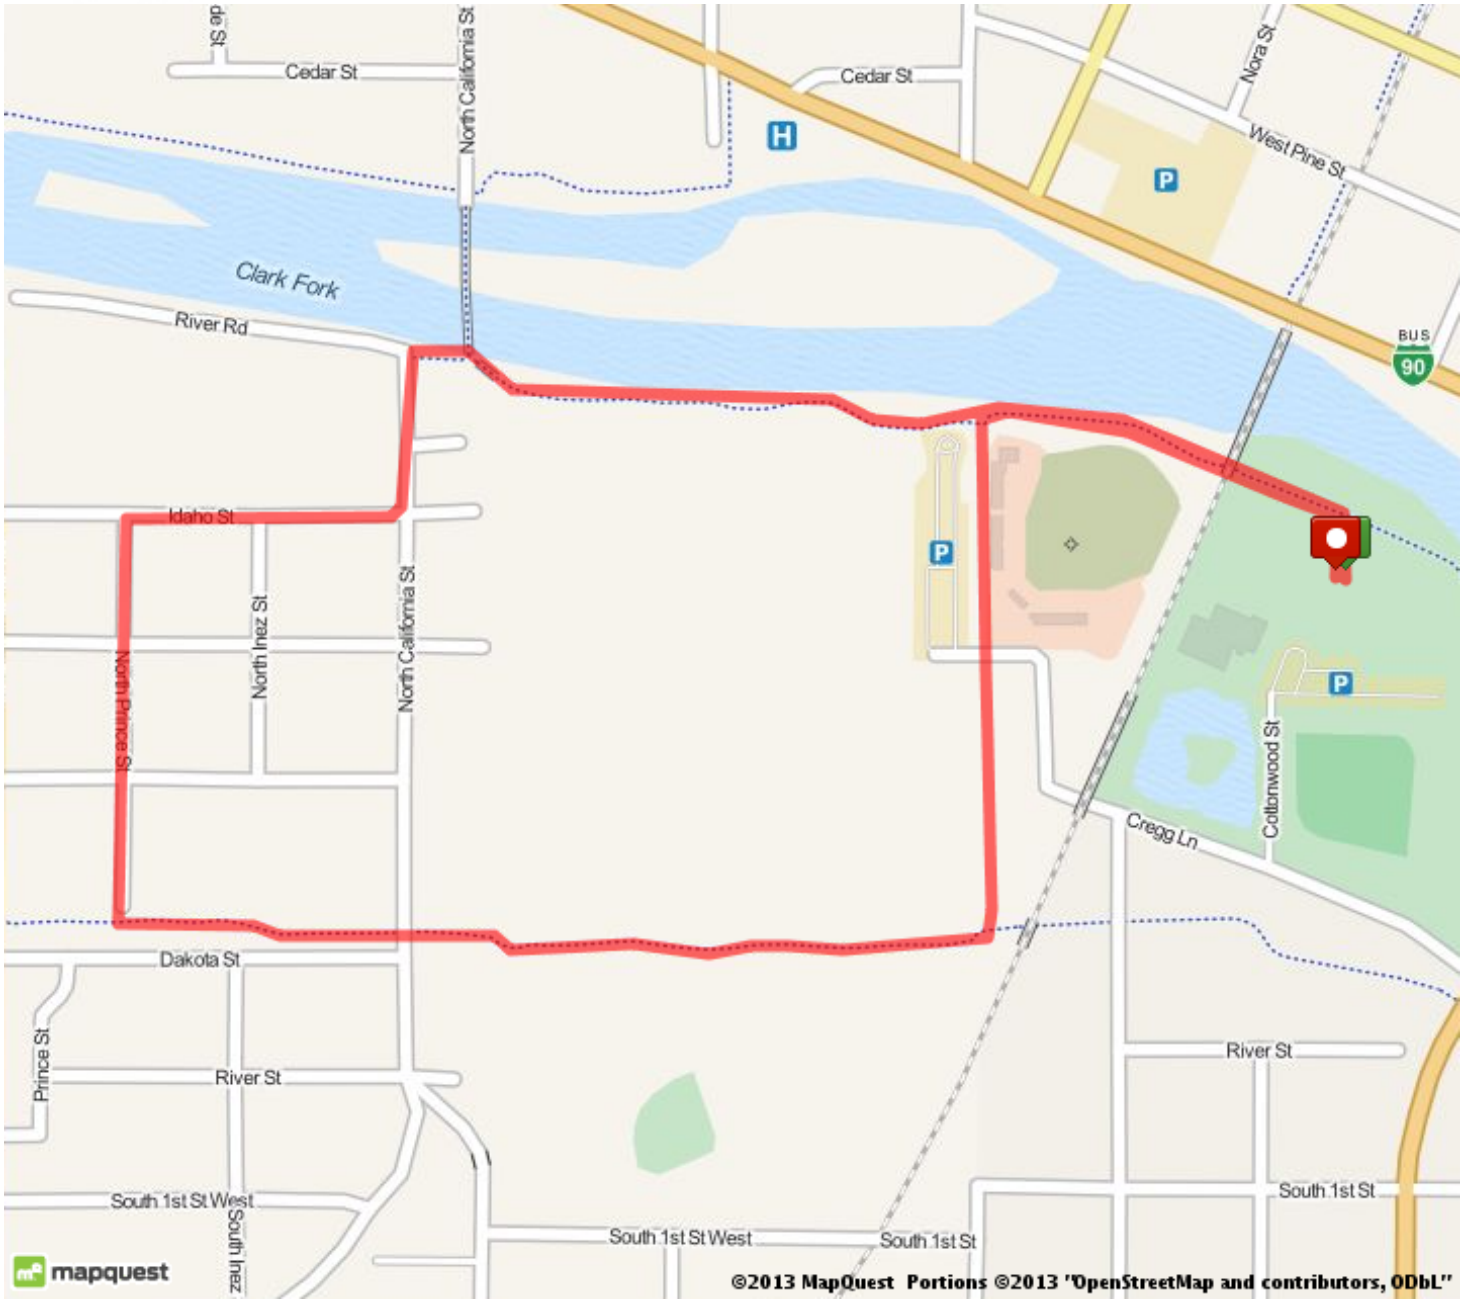

Turkey Day 3k - 2013*
Distance: 1.86 mi
Elevation: 26.25 ft (Max: 3,188.98 ft)

mapmyrun

	This segment has no directions.	0 mi (+1.86 mi)
	Destination	1.86 mi (+0 mi)

MapMyRun • <http://mapmyrun.com/routes/view/326291431>