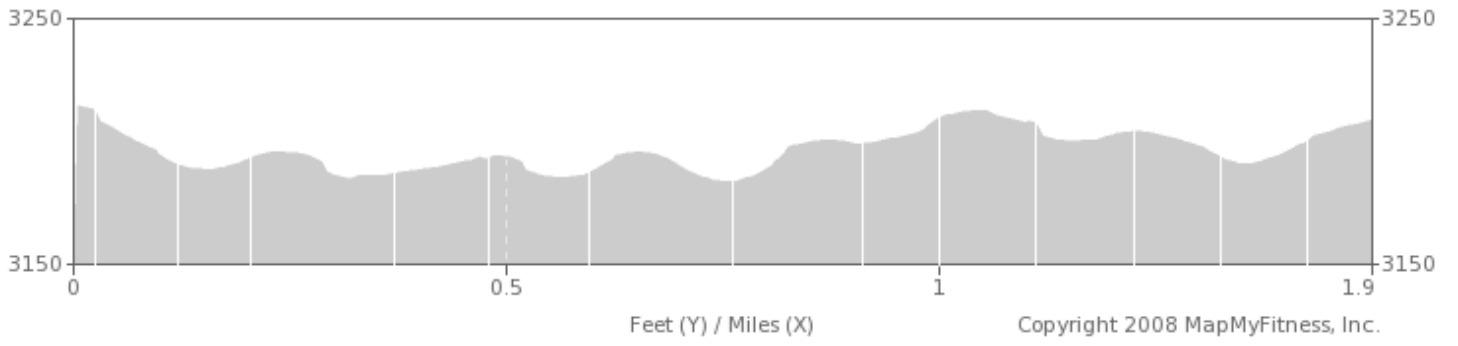

Turkey Day 3k - 2013*
Distance: 1.86 mi
Elevation: 26.25 ft (Max: 3,188.98 ft)

mapmyrun

	This segment has no directions.	0 mi (+1.86 mi)
	Destination	1.86 mi (+0 mi)

MapMyRun • <http://mapmyrun.com/routes/view/326291431>