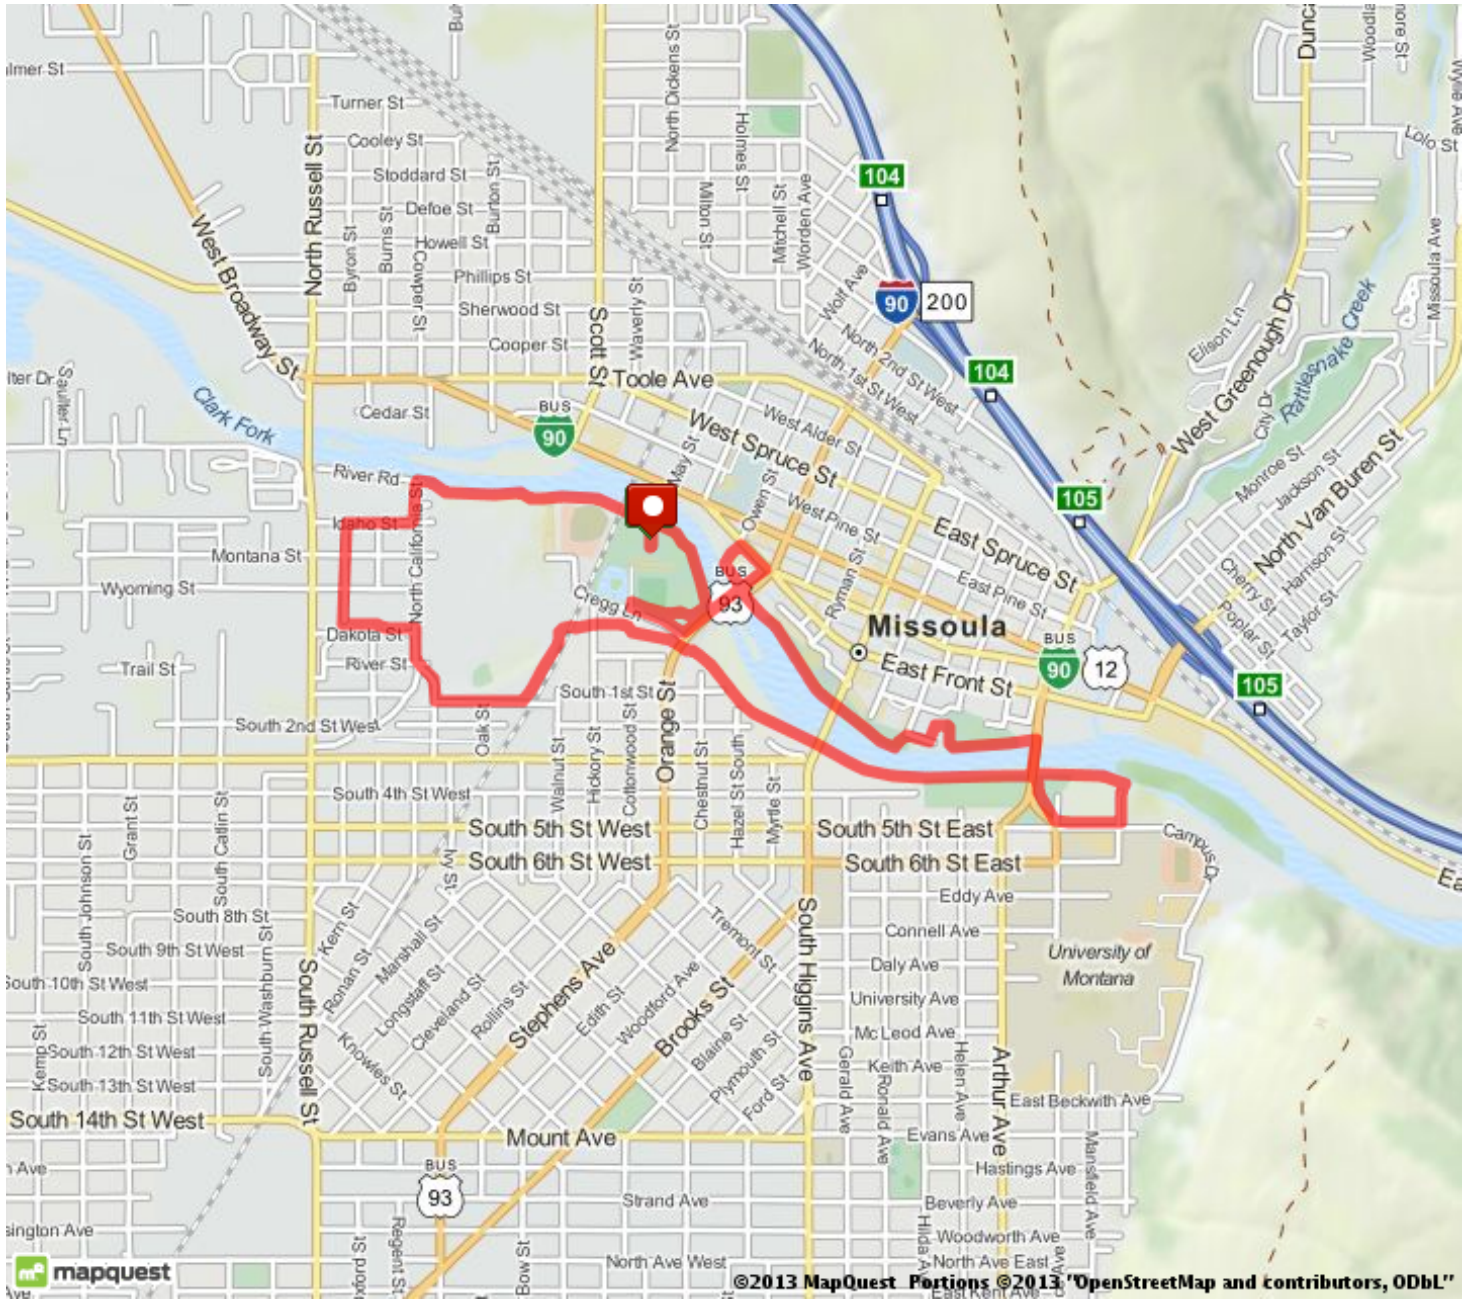

Turkey Day 8k - 2013*
Distance: 4.97 mi
Elevation: 72.18 ft (Max: 3,211.94 ft)

mapmyrun

	This segment has no directions.	0 mi (+4.97 mi)
	Destination	4.97 mi (+0 mi)

MapMyRun • <http://mapmyrun.com/routes/view/326283123>