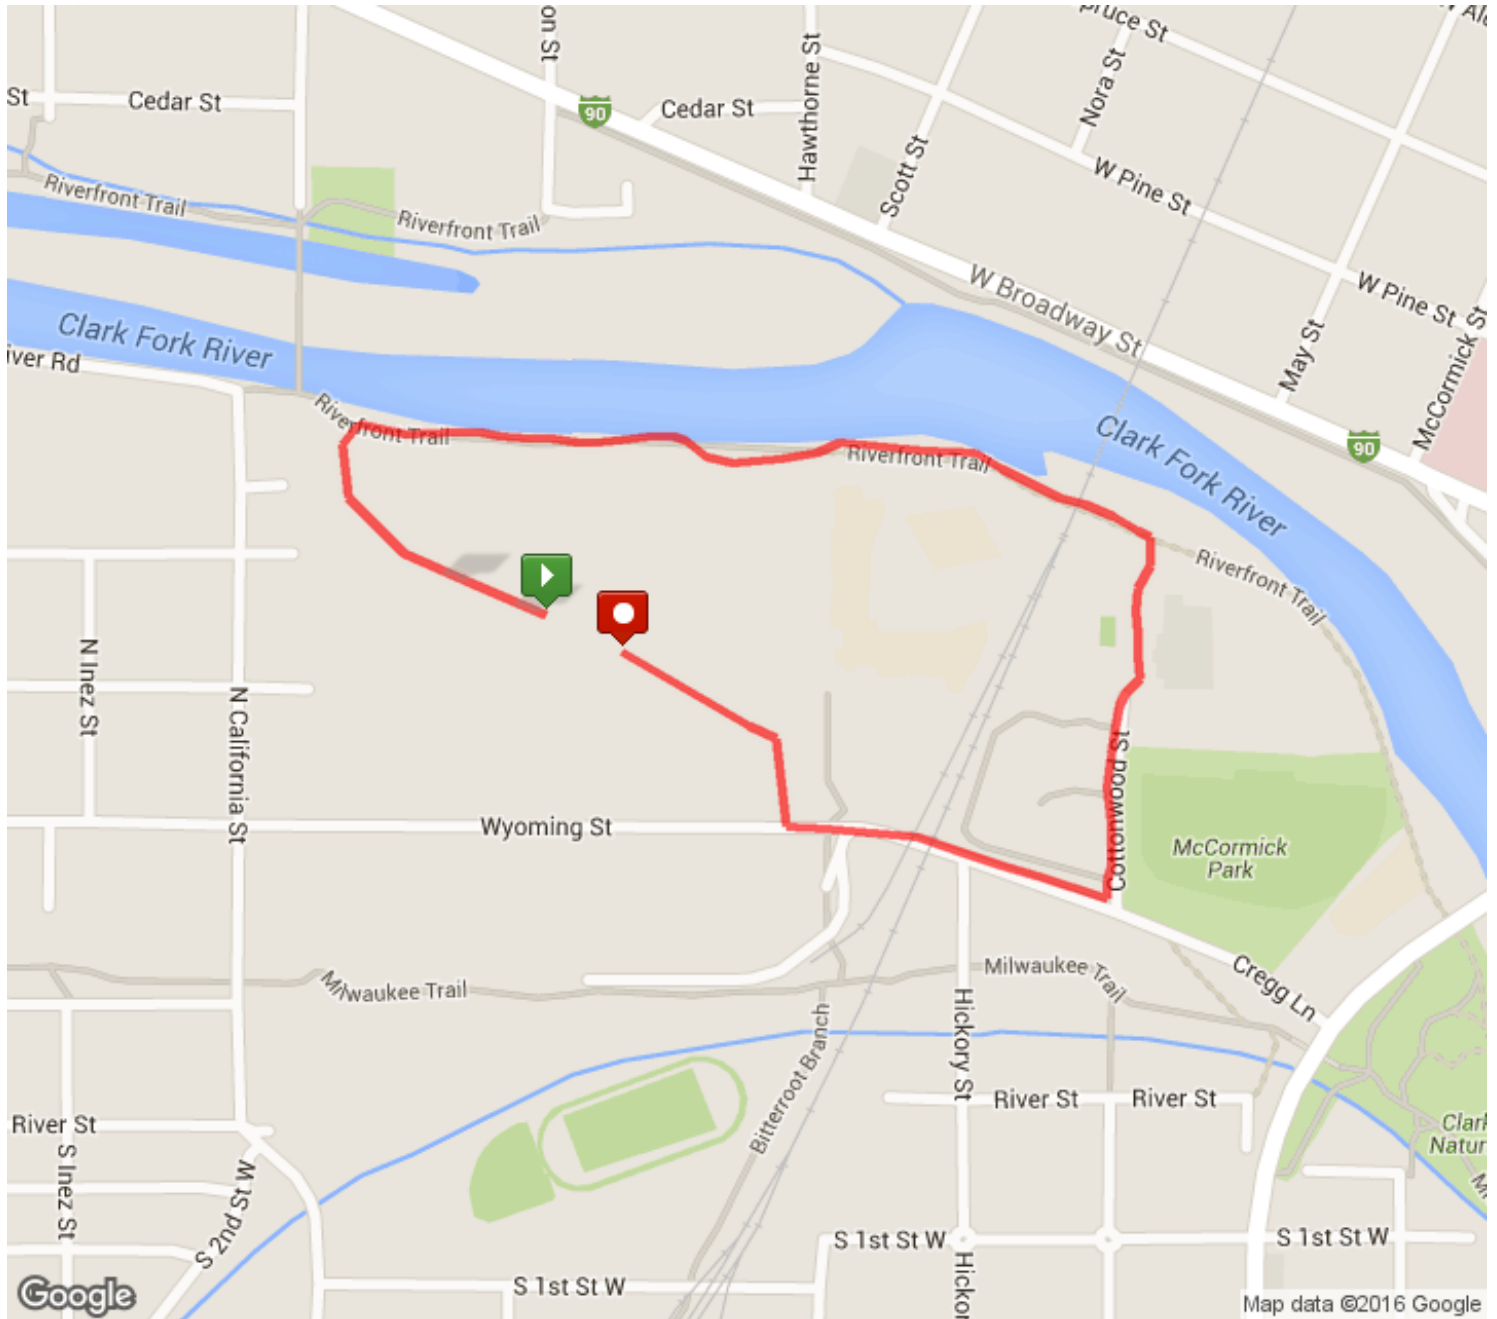

RFTT, 1 Mile
Distance: 1.04 mi
Elevation: 9.09 ft (Max: 3,185.79 ft)

mapmyrun

MapMyRun • <http://mapmyrun.com/routes/view/1043211261>