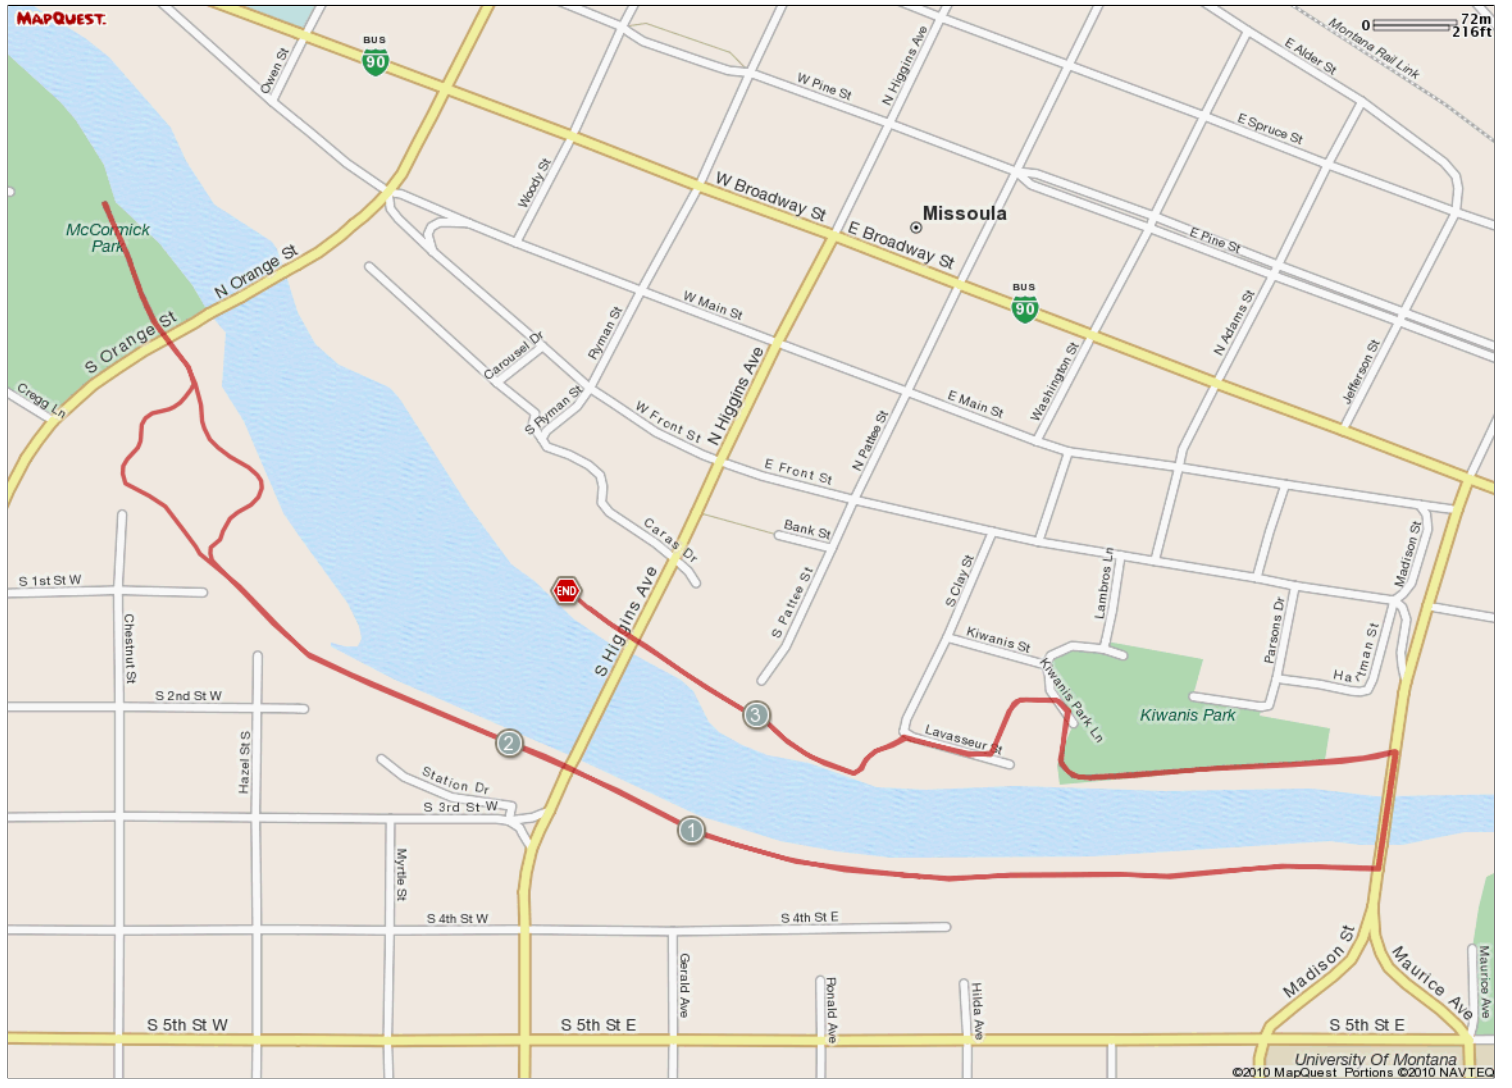

ROUTE DESCRIPTION:
 No Description Provided

ROUTE DESCRIPTION:
No Description Provided

Notes		
AT	FOR	NOTES
3.13 mi.	 -	Stop

Notes		
AT	FOR	NOTES