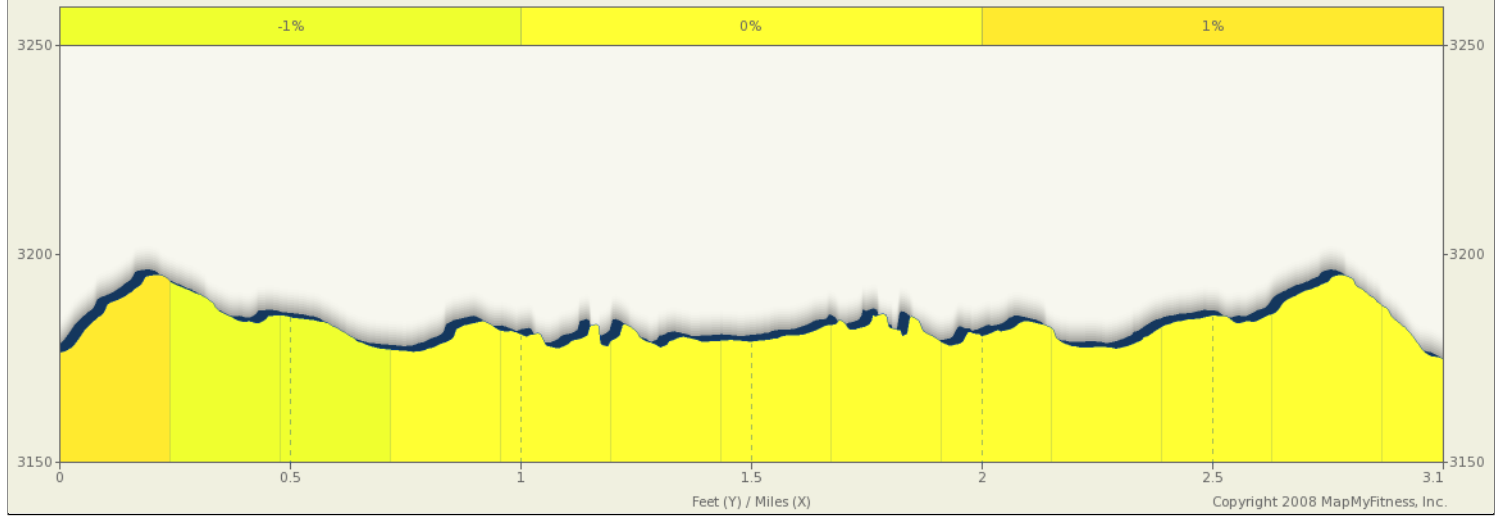

ROUTE DESCRIPTION:
 No Description Provided

ROUTE DESCRIPTION:
No Description Provided

Notes		
AT	FOR	NOTES
3.13 mi.	 -	Stop

Notes		
AT	FOR	NOTES